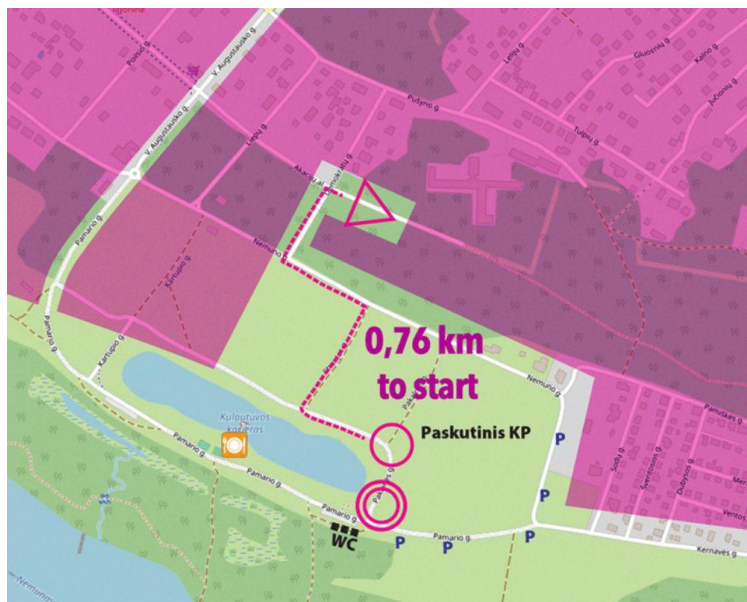

### Dangerous places on the course!

All courses will cross streets. Streets may only be crossed at designated locations. Judges will be on duty at street crossings, but traffic will not be stopped, participants must be careful and follow traffic rules.

In the middle of the course, all participants will be required to pass under a bridge. All participants must follow the markings. The crossing is marked with a dotted line on the map.

Dangerous places on the course (ditch, gate) will be marked with exclamation mark on the map!!

## Sprint course data (optimal route)

Age groups	Length, km	KP
DV, DV20, DV23	8,6	20
DM, DM20, DM23, DV35, DV45	6,8	19
DV17, DV55	6,5	18
DM17, DM35, DM45	5,9	17
DV14, DV65, DM55	5,1	14
DM14, DM65	4,2	12
DV12, DM12	3,7	10
OPEN 1	3,9	16
OPEN 2	6,7	16

## 2 day Middle distance – Kulautuva forest

Event center coordinates: [54.934127, 23.651233](https://www.google.com/maps/place/54.934127,23.651233)

Map renewed in 2026 m.

Map scale: DV12, DM12, DV14, DM14, DV55, DM55, DV65, DM65 – 1:7500, for others – 1:10000, H 5 m.